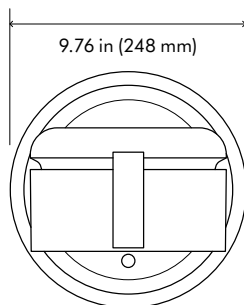

## Technical specification

Front elevation

Side elevation

Plan elevation

All dimensions shown  
in inches (+/-0.2 in) and  
in millimeters (+/-5 mm)

### Machine dimensions

Height: 30.08 in (764 mm), Amp width: 8.07 in (205 mm),  
Amp depth: 5.12 in (130 mm), Base diameter: 9.76 in (248 mm)

For further information contact:  
**888-397-6622**  
[design@dyson.com](mailto:design@dyson.com)  
[www.dyson.com](http://www.dyson.com)

(H) 32.3 in (280 mm) x (W) 11.02 in (280 mm) x (D) 11.02 in (280 mm)

Cable length: 5.9 ft (1800 mm)