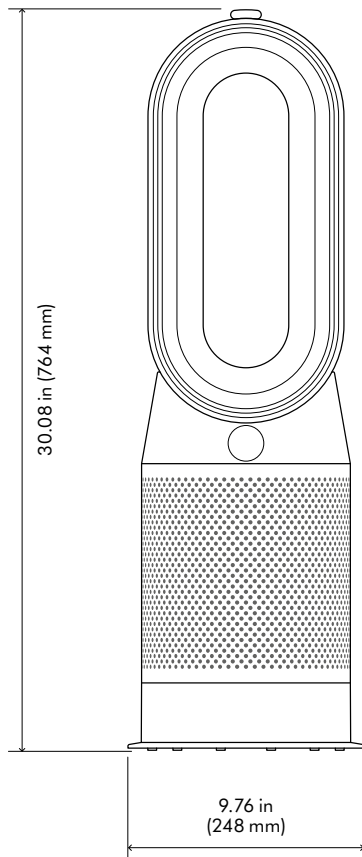

## Technical specification

Front elevation

Side elevation

Plan elevation

All dimensions shown  
in inches (+/-0.2 in) and  
in millimeters (+/-5 mm)

### Machine dimensions

Height: 30.08 in (764 mm), Amp width: 8.07 in (205 mm),  
Amp depth: 5.12 in (130 mm), Base diameter: 9.76 in (248 mm)

For further information contact:  
**888-397-6622**  
[design@dyson.com](mailto:design@dyson.com)  
[www.dyson.com](http://www.dyson.com)

(H) 32.3 in (280 mm) x (W) 11.02 in (280 mm) x (D) 11.02 in (280 mm)

Cable length: 5.9 ft (1800 mm)