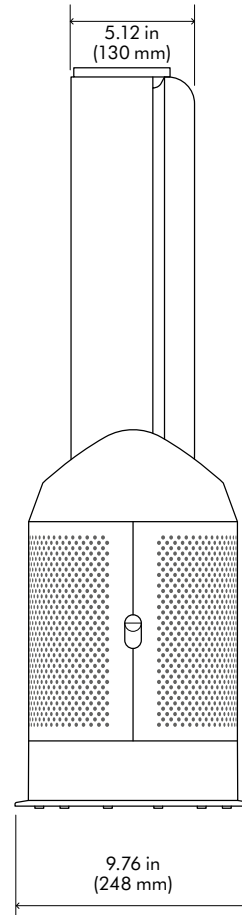

## Technical specification

Front elevation

Side elevation

Plan elevation

All dimensions shown  
in inches (+/-0.2 in) and  
in millimeters (+/-5 mm)

### Machine dimensions

Height: 30.08 in (764 mm), Amp width: 8.07 in (205 mm),  
Amp depth: 5.12 in (130 mm), Base diameter: 9.76 in (248 mm)

For further information contact:  
**888-397-6622**  
[design@dyson.com](mailto:design@dyson.com)  
[www.dyson.com](http://www.dyson.com)

(H) 32.3 in (280 mm) x (W) 11.02 in (280 mm) x (D) 11.02 in (280 mm)

Cable length: 5.9 ft (1800 mm)